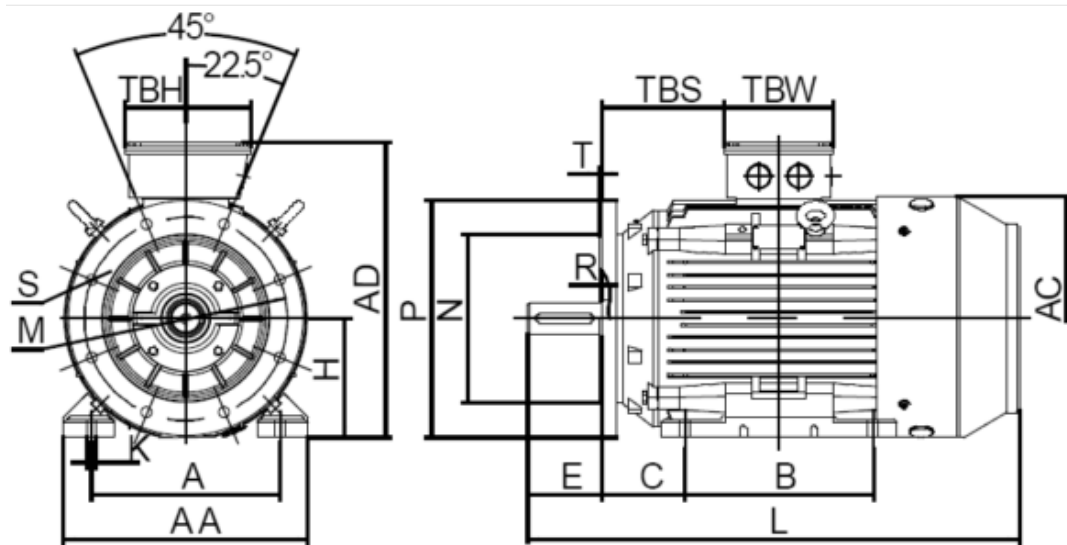

Data Sheet

Article number: 250307500427

Description: Kleedrive T3C 280S-4 75.0KW 1400 rpm
3x400/690V 50HZ IP55 B35 Eff=95%

Measures

A = 457	F = 20	TBW = 218
AA = 560	G = 67.5	
AC = Ø559	H = 280	
AD = 675	HD = 395	
B = 368	K = Ø24	
C = 190	L = 984	
D = Ø75	TBH = 260	
E = 140	TBS = 265	