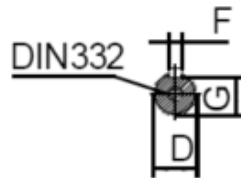

Data Sheet

Article number: 250307500427

Description: Kleedrive T3C 280S-4 75.0KW 1400 rpm
3x400/690V 50HZ IP55 B35 Eff=95%

Measures

A = 457	F = 20	TBW = 218
AA = 560	G = 67.5	
AC = Ø559	H = 280	
AD = 675	HD = 395	
B = 368	K = Ø24	
C = 190	L = 984	
D = Ø75	TBH = 260	
E = 140	TBS = 265	